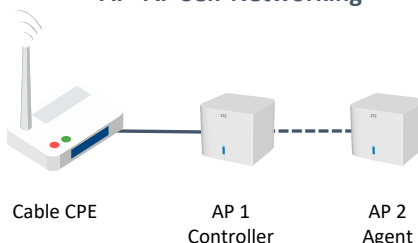

Better Wi-Fi, Better Life

ZTE In-home Mesh Wi-Fi Solution

CPE+AP Mesh Network

- Reuse existing CPEs
- Whole-home coverage
- Remote visual mgt

- Flexible deployment
- Mobile APP mgt
- Easy setup

AP+AP Self-Networking