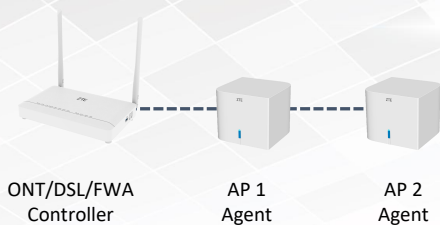

Better Wi-Fi, Better Life

ZTE In-home Mesh Wi-Fi Solution

CPE+AP Mesh Network

- Reuse existing CPEs
- Whole-home coverage
- Remote visual mgt

- Flexible deployment
- Mobile APP mgt
- Easy setup

AP+AP Self-Networking